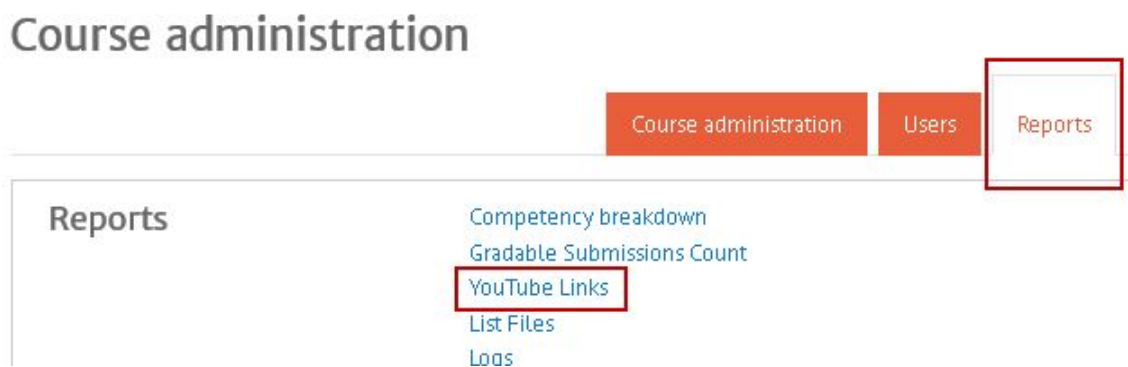

The courses in ADLC's online learning management system may contain links to YouTube that students will need to view. This document will help you get a list for your technology department to ensure students have access to these links.

From the Navigation Bar select **Course Management**

Go to **Course settings** tab and select **Course administration**

Go to the **Reports** tab and select **YouTube Links**

A list of all the YouTube videos used in your course will be displayed. Copy this page and paste it into *Notepad (Windows program)*, no formatting of text is necessary. Save as Notepad file and submit it to your technology department.