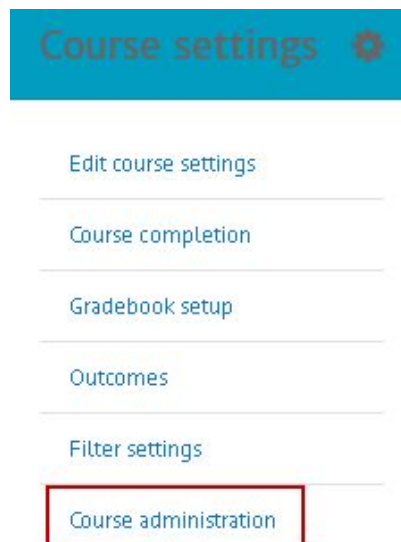

Go to **Course settings** tab and select **Course administration**